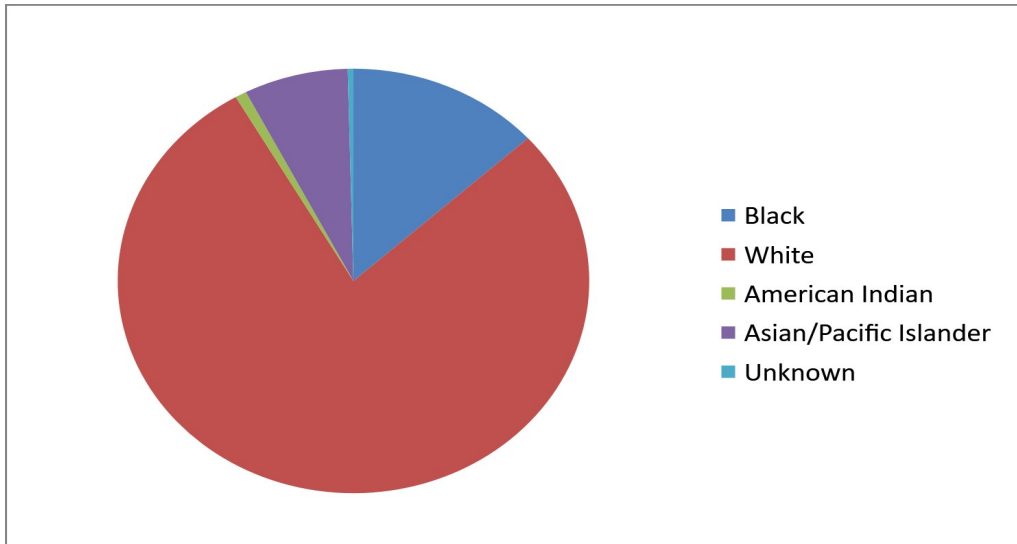

# June 2023 Traffic Stop Data

<b>Total Traffic Stops</b>	<b>769</b>	
Black	102	13%
White	603	78%
American Indian	6	1%
Asian/Pacific Islander	55	7%
Unknown	3	0%

<b>Total Traffic Stops</b>	<b>769</b>	
Non-Hispanic	632	82%
Hispanic	106	14%
Unknown	31	4%