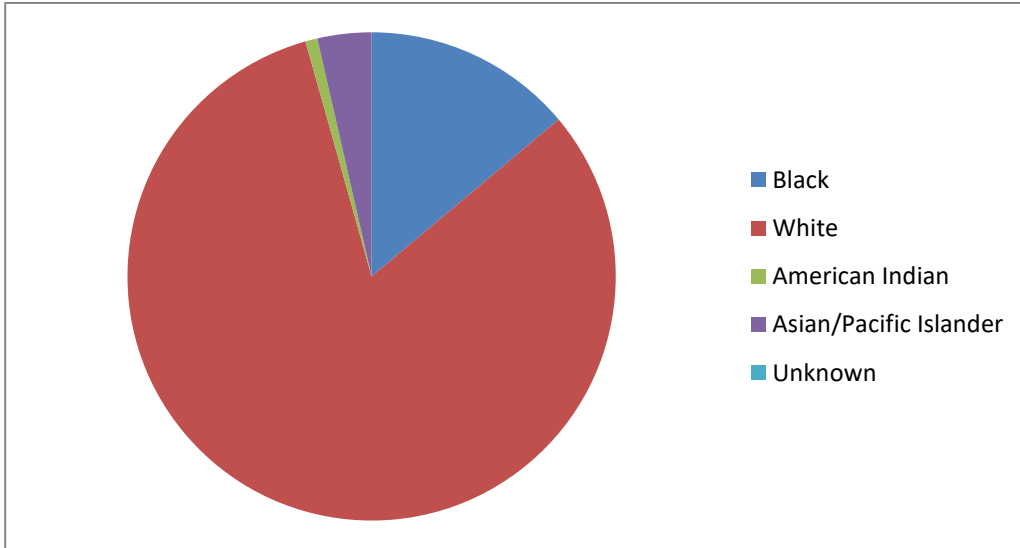

June 2020 Traffic Stop Data

Total Traffic Stops	252	
Black	35	14%
White	206	82%
American Indian	2	>1%
Asian/Pacific Islander	9	3%
Unknown	0	0%

Non-Hispanic	219	87%
Hispanic	25	9%
Unknown	8	3%