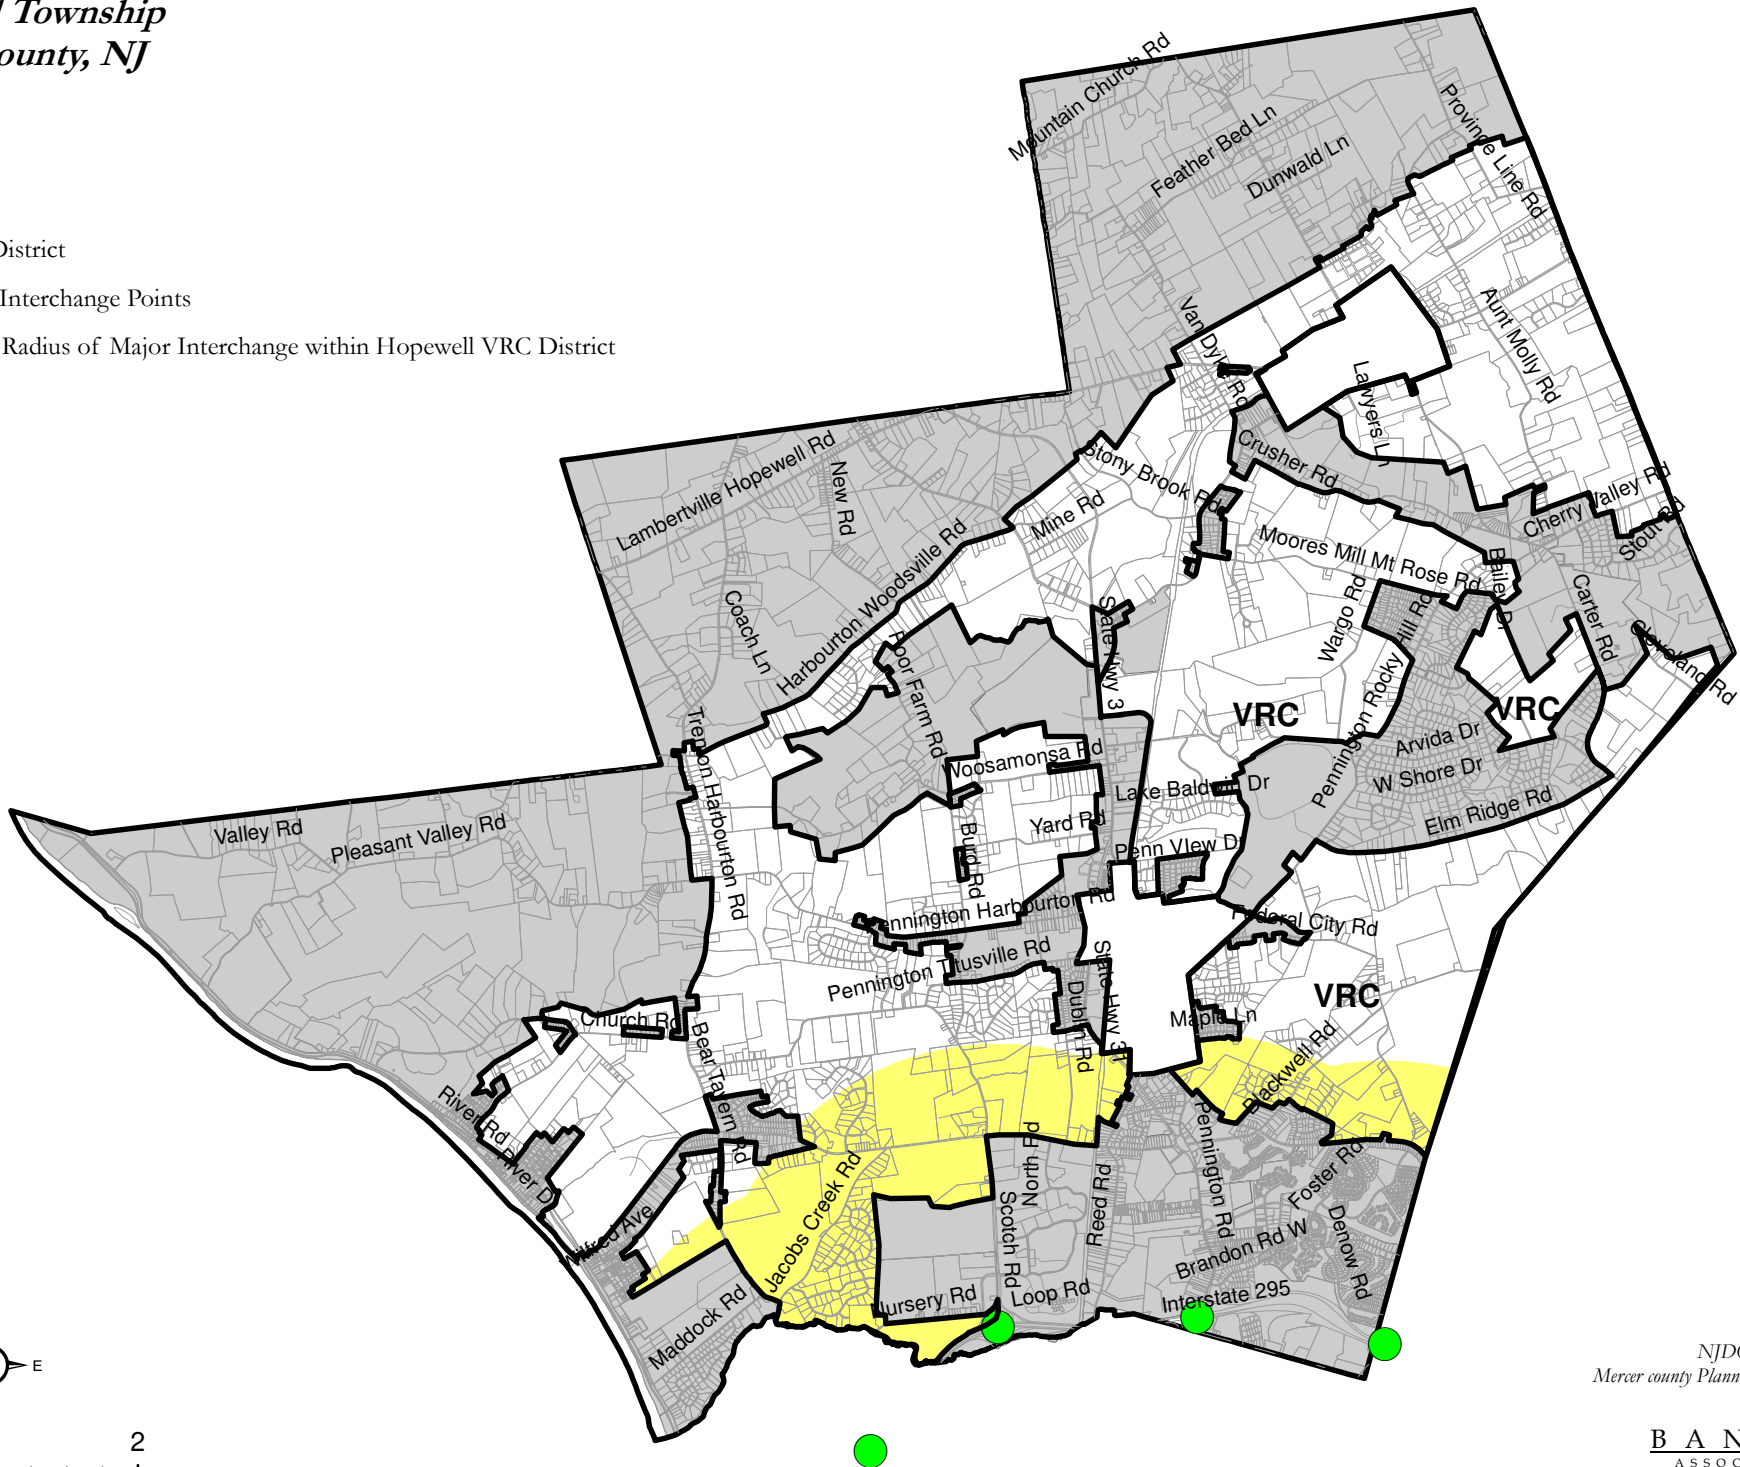

2 Mile Radius of Major Interchanges

Hopewell Township

Mercer County, NJ

July 2021

Legend

-  VRC District
-  Major Interchange Points
-  2 Mile Radius of Major Interchange within Hopewell VRC District

Data Sources:
NJDOT Roadway Network
Mercer county Planning Board Parcel Layer